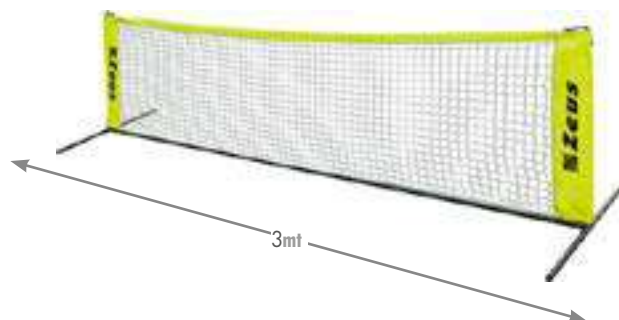

SOCCER TENNIS SET

MISURE / MEASURES

3 mt x 85 cm

MATERIALE / MATERIAL

Struttura in acciaio/
Steel structure

Kit calcio-tennis utilizzabile su terreni sintetici e indoor/
Football-tennis kit for synthetic and indoor grounds

AVAILABLE UNTIL
2027

SOCCER TENNIS+VOLLEY+BADMINTON SET

MISURE / MEASURES

Set regolabile da 1 a 2 mt/
Adjustable set from 1 to 2 meters