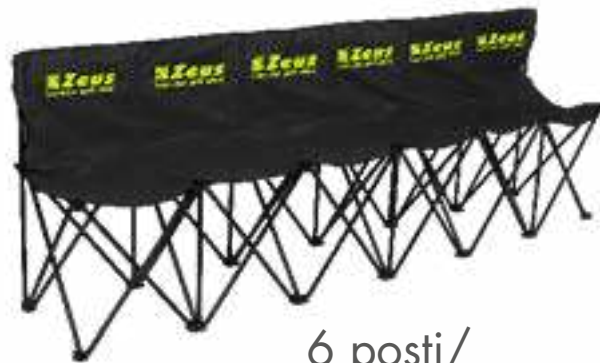

PLAYER SEATS

MISURE / MEASURES

aperto/open: 270x48x78 cm

chiuso/closed: 80x46 cm

seduta/seat 40x40

peso/weight: 11 kg

MATERIALE / MATERIAL

struttura in acciaio, seduta e schienale

in tessuto di alta qualità/

steel structure, seat and back in high quality fabric

6 posti/
6 seats

La panchina è fornita con la sua borsa per il trasporto. Capacità: 90 kg per seduta/
The bench is supplied with its carrying bag. Capacity: 90 kg per seat.

AVAILABLE UNTIL
2027