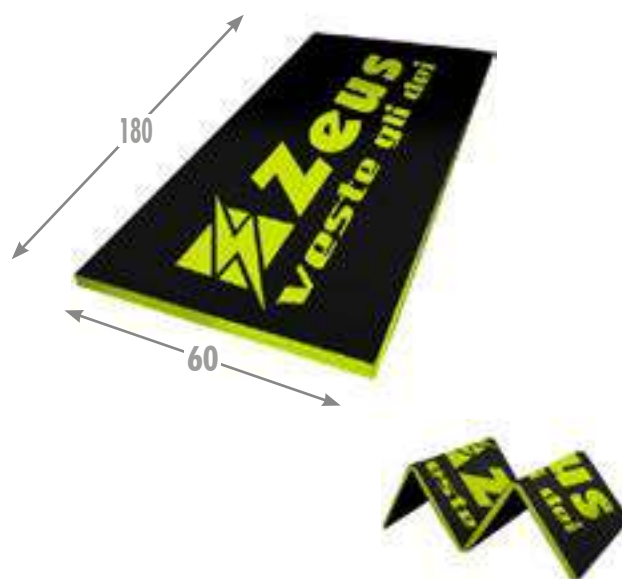

Exterior: 100% PVC

Materassino stuoia pieghevole per esercizi, ideale per il fitness/
Foldable exercise mat, ideal for fitness.

AVAILABLE UNTIL
2027

STUOIA FIT

MISURE / MEASURES

60x160x0,7 cm

MATERIALE / MATERIAL