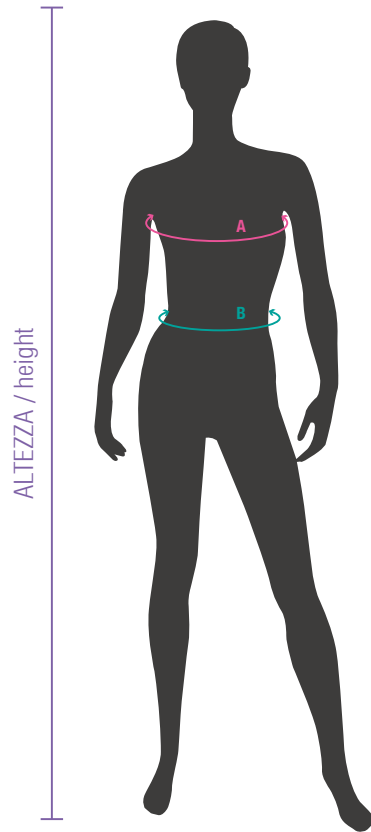

WOMEN'S SIZE CHART

TUTE TRACKSUITS							
TAGLIE SIZES		XS	S	M	L	XL	2XL
ETÀ YEARS		9-10	11-13				
ALTEZZA HEIGHT		128-140	140-155	155-175	175-183	184-189	190-198
A - CIRCONFERENZA TORACE A - CHEST MEASUREMENT		88	92	96	102	108	116
B - CIRCONFERENZA VITA B - WAIST MEASUREMENT		56	60	64	72	80	82

KIT							
TAGLIE SIZES	2XS	XS	S	M	L	XL	2XL
ETÀ YEARS	7-8	9-10	11-13				
ALTEZZA HEIGHT	118-128	128-140	140-155	155-175	175-183	184-189	190-198
A - CIRCONFERENZA TORACE A - CHEST MEASUREMENT	72	74	84	88	92	96	100
B - CIRCONFERENZA VITA B - WAIST MEASUREMENT	54	56	60	64	68	72	76

* Le misure indicate sono approssimative e possono variare da modello a modello e da tessuto a tessuto

* Measurements indicated are approximate and may vary from model to model and from fabric to fabric