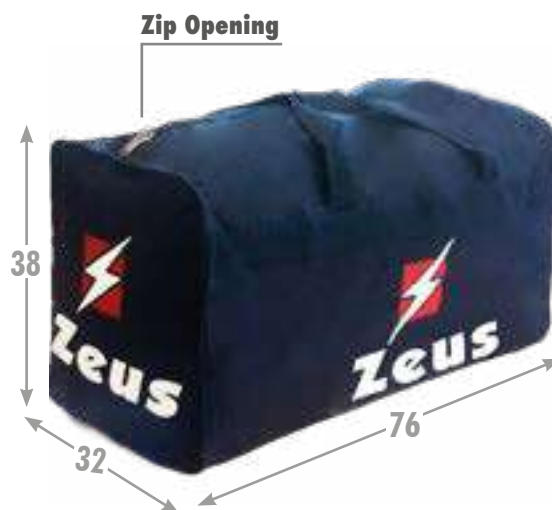

Nero
BLACK

Borsa Portadivise **EKO**

MISURE / MEASURES

76x38x32 cm

TESSUTO / FABRIC

70% Nylon - 30% Poliestere/Polyester

AVAILABLE UNTIL
2027

Blu
BLUE